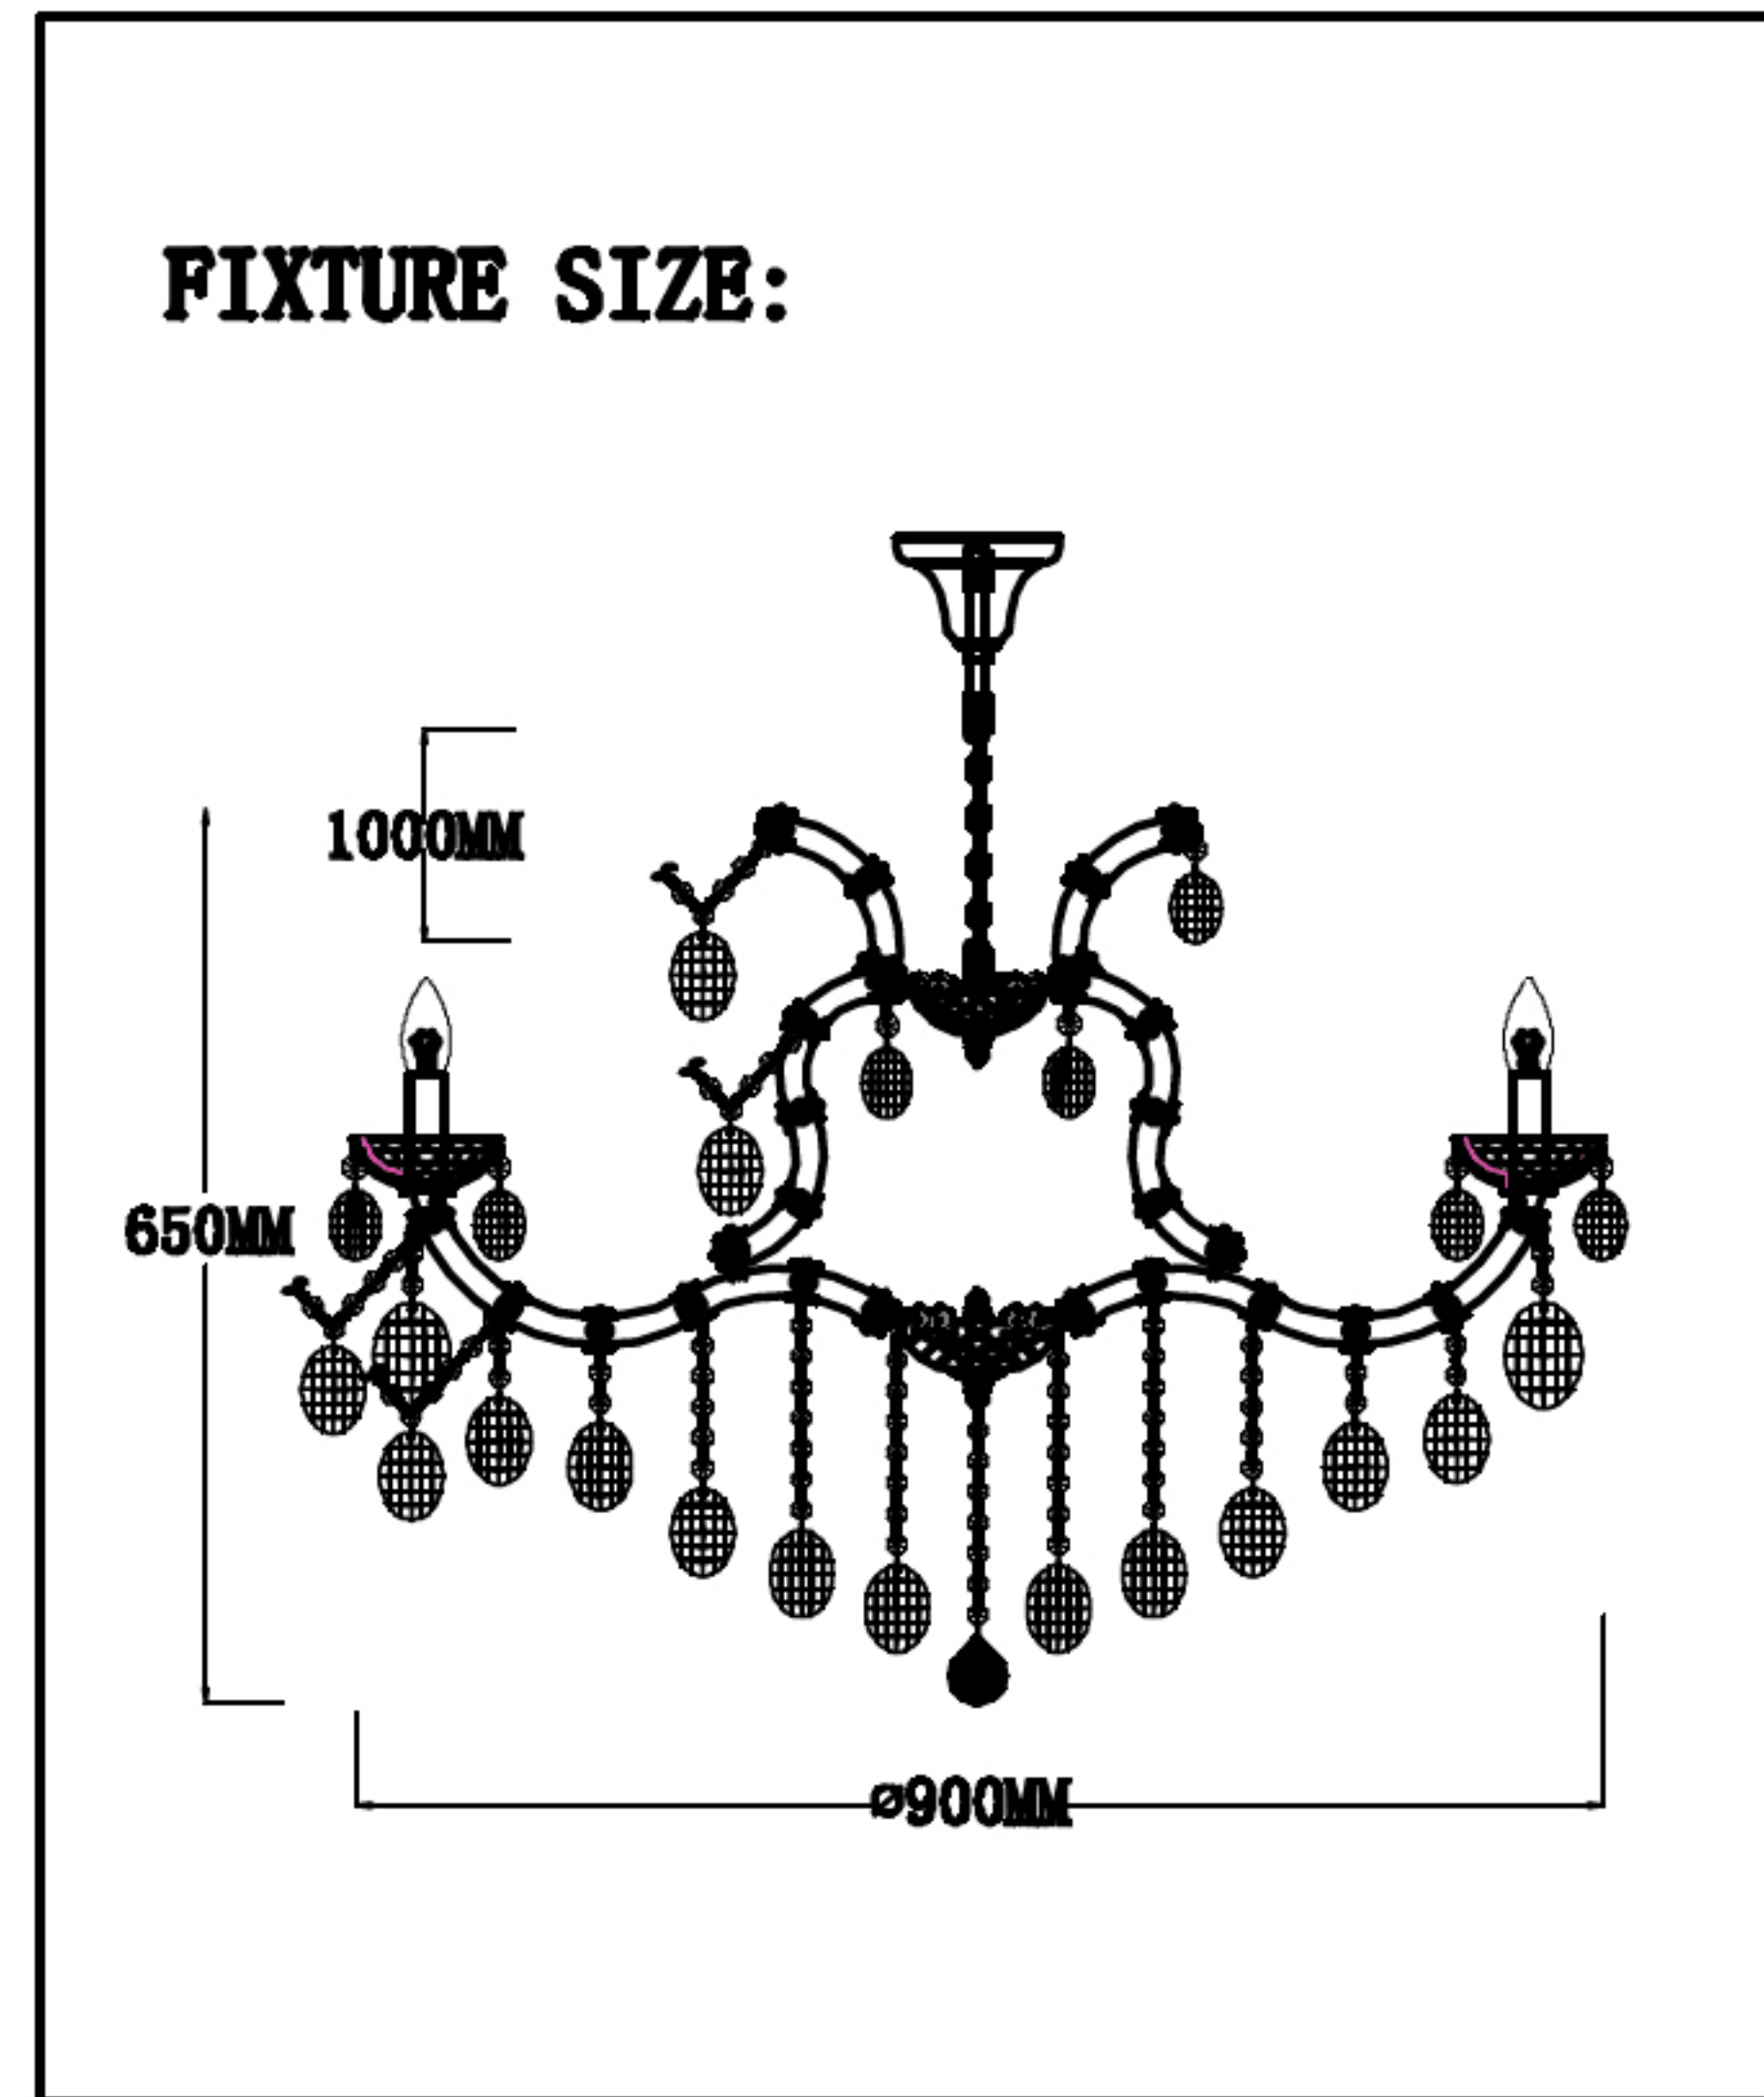

Инструкция по сборке

In order to ensure safety use, please notice the following items:

- . Read and understand the whole Specification.
- . Suitable for the use of 220~240v and 50~60Hz.
- . Please wear gloves as installment and avoid rot on the surface of plating.
- . Must be installed on the fixed places and be checked annually.
- . Please turn off the lighting source by soft cloth as cleaning prohibited to use of rotted detergent.
- . Please connect with the local sales service centhr when there are any abnormality.

- 1: The explosion
- 2: Hangs Taiwan
- 3: Gasket, Nut
- 4: Bell, Derrick
- 5: Chain hoist
- 6: Lamp
- 7: Terminal
- 8: Screw
- 9: Side dish
- 10: Casing
- 11: E14 bulb
- 12: Crystal

Наименование артикула: HOLLYWOOD SP12

	A		60PCS
	B		6PCS
	C		6PCS
	D		12PCS
	E		12PCS
	F		12PCS
	G		6PCS
	H		10PCS
	I		1PC
	J		18PCS

Наименование артикула: HOLLYWOOD SP12