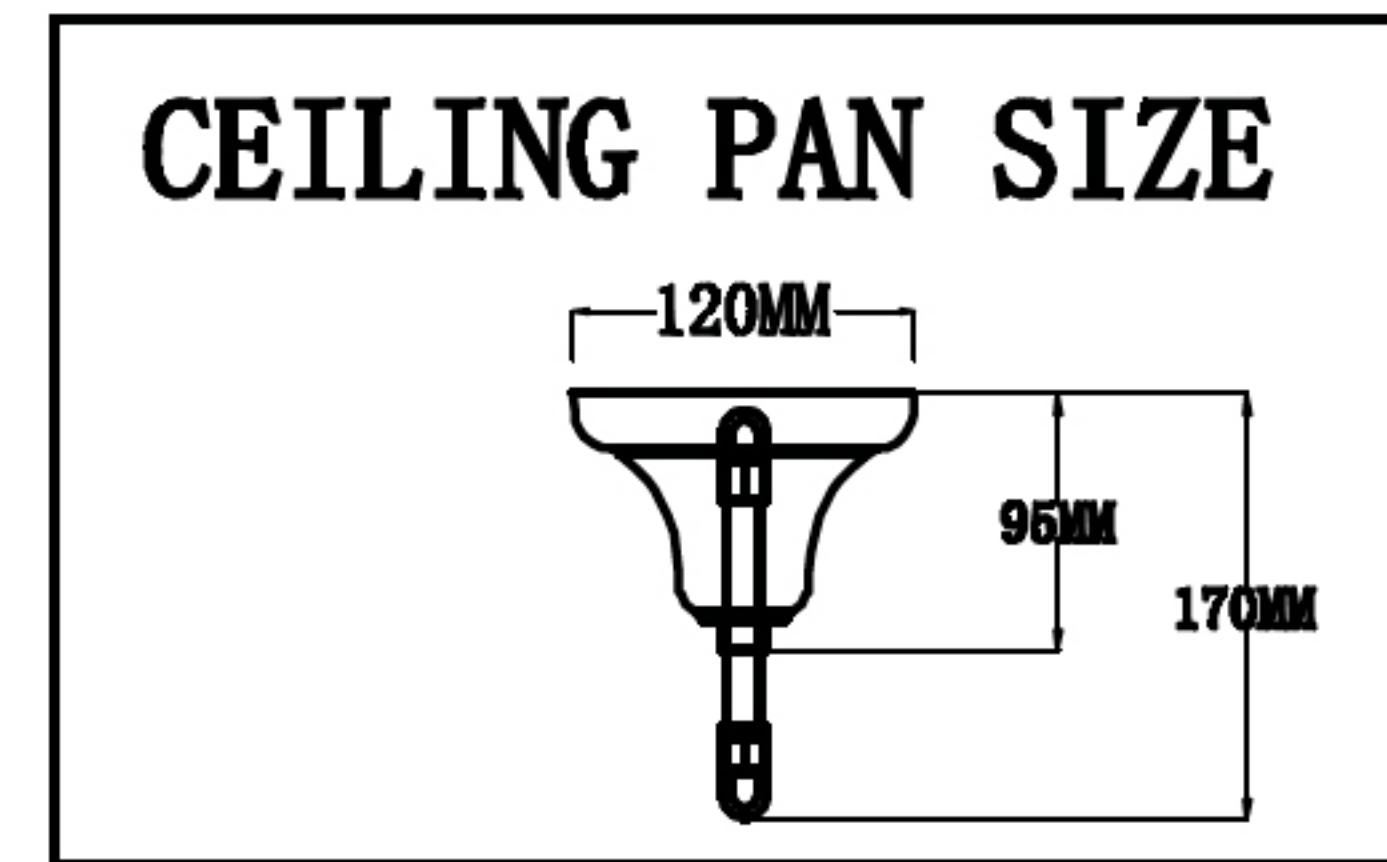

Инструкция по сборке

In order to ensure safety use, please notice the following items:

- . Read and understand the whole Specification.
- . Suitable for the use of 220~240v and 50~60Hz.
- . Please wear gloves as installment and avoid rot on the surface of plating.
- . Must be installed on the fixed places and be checked annually.
- . Please turn off the lighting source by soft cloth as cleaning prohibited to use of rotted detergent.
- . Please connect with the local sales service centhr when there are any abnormality.

- 1: The explosion
- 2: Hangs Taiwan
- 3: Gasket, Nut
- 4: Bell, Derrick
- 5: Chain hoist
- 6: Lamp
- 7: Terminal
- 8: Screw
- 9: Side dish
- 10: Casing
- 11: E14 bulb
- 12: Crystal

Наименование артикула: HOLLYWOOD SP12

	A		60PCS
	B		6PCS
	C		6PCS
	D		12PCS
	E		12PCS
	F		12PCS
	G		6PCS
	H		10PCS
	I		1PC
	J		18PCS

Наименование артикула: HOLLYWOOD SP12