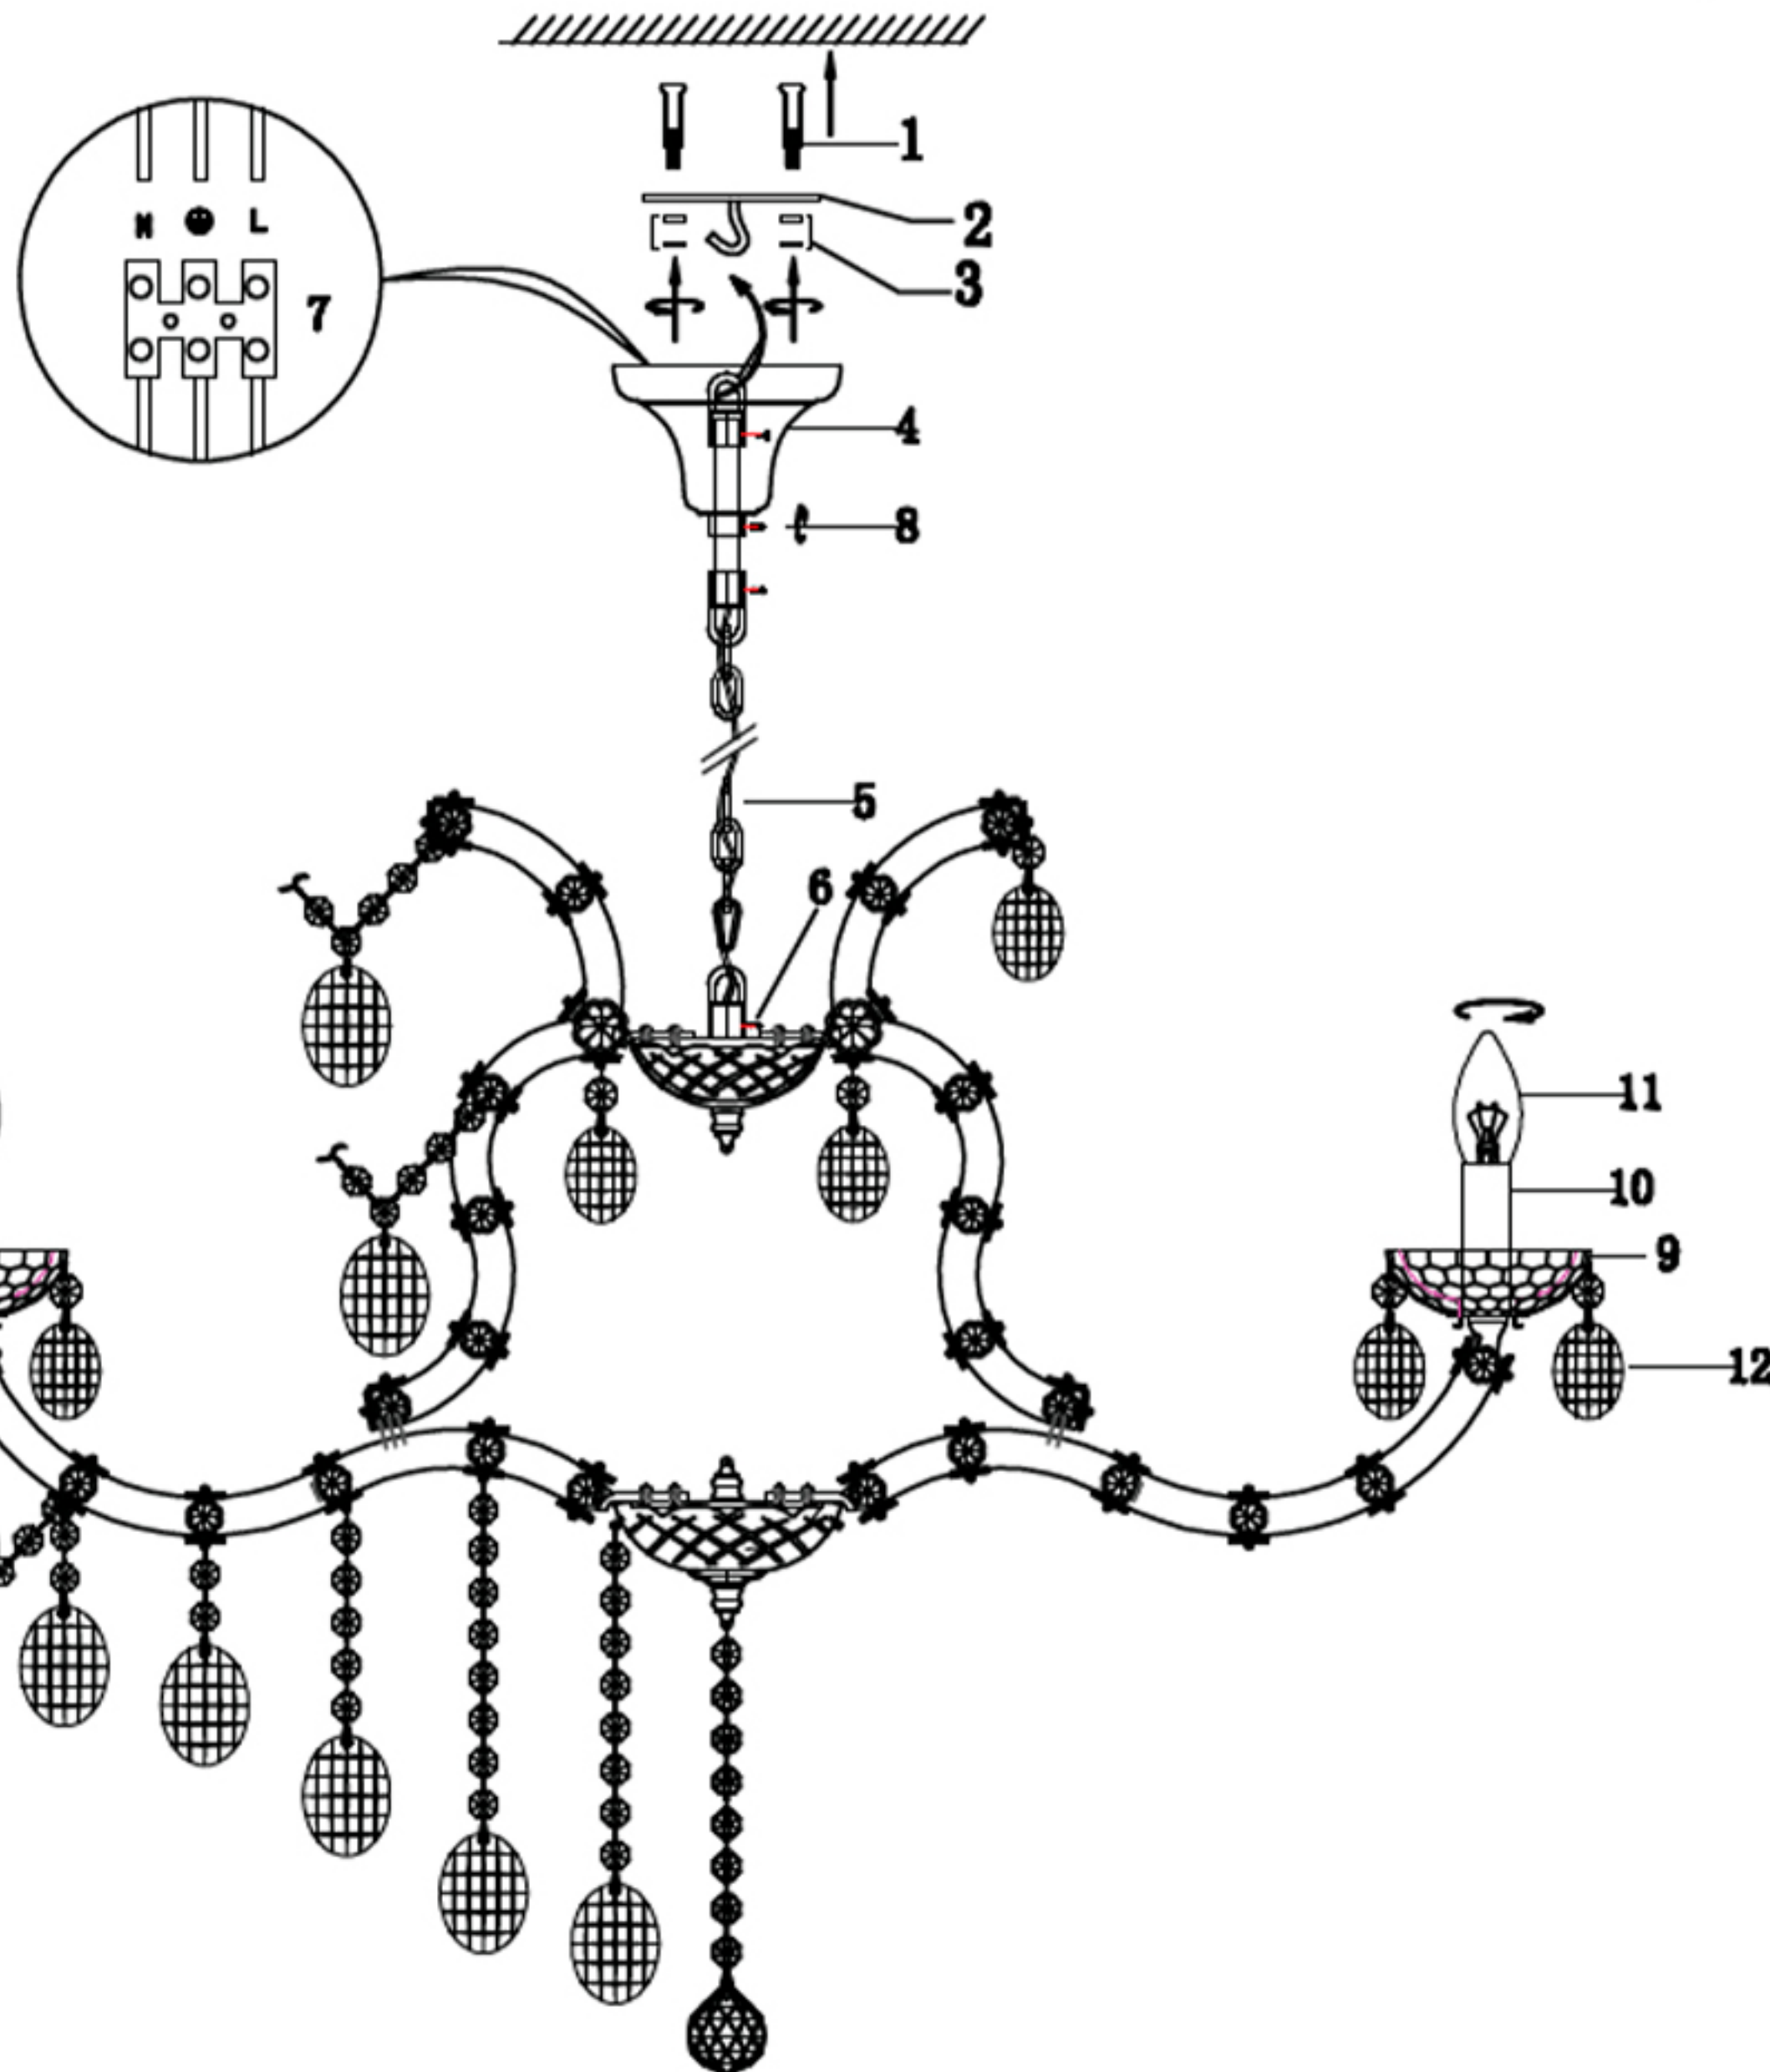

Инструкция по сборке

In order to ensure safety use, please notice the following items:

- . Read and understand the whole Specification.
- . Suitable for the use of 220~240v and 50~60Hz.
- . Please wear gloves as installment and avoid rot on the surface of plating.
- . Must be installed on the fixed places and be checked annually.
- . Please turn off the lighting source by soft cloth as cleaning prohibited to use of rotted detergent.
- . Please connect with the local sales service centhr when there are any abnormality.

- 1: The explosion
- 2: Hangs Taiwan
- 3: Gasket, Nut
- 4: Bell, Derrick
- 5: Chain hoist
- 6: Lamp
- 7: Terminal
- 8: Screw
- 9: Side dish
- 10: Casing
- 11: E14 bulb
- 12: Crystal

Наименование артикула: HOLLYWOOD SP12

	A		60PCS
	B		6PCS
	C		6PCS
	D		12PCS
	E		12PCS
	F		12PCS
	G		6PCS
	H		10PCS
	I		1PC
	J		18PCS

Наименование артикула: HOLLYWOOD SP12